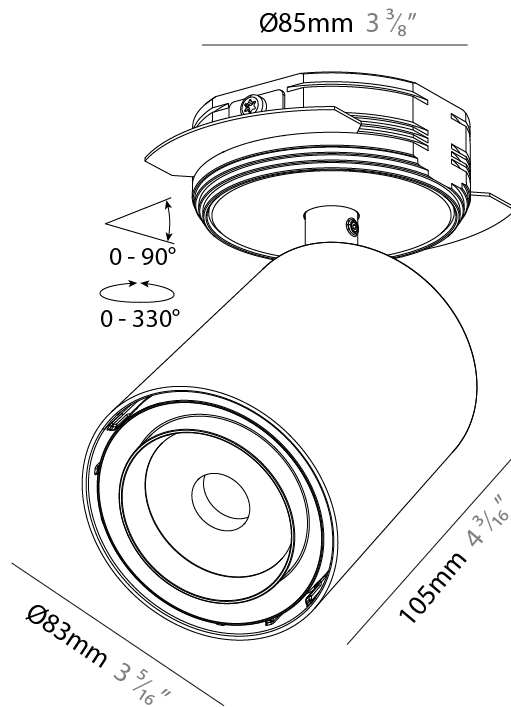

GENERAL

Series: Centriq
Subseries: Centriq In Flex
Partner: Prolicht
Division: Architectural
Installation: Surface
Product Type: Spots
Mounting Location: Ceiling
Light Distribution: Adjustable / Downlight

PHYSICAL

Shape: Cylinder
Diameter (mm): 3 1/4
Diameter (in): 2 9/16
Height (mm): 160
Height (in): 6 5/16
Ceiling Thickness (mm): 10 / 12.5 / 15 / 25
Ceiling Thickness (in): 3/8 or 1/2 or 9/16 or 1
Weight (kg): 1.9
Fixture Finish: SSR / BKV / CWI / CRY / HAB / UFT / ITA / RUA / FTG / MYG / LOD / PUS / FRO / FUP / KIA / POP / BLS / SPG / MEY / GOH / CHC / COM / ABZ / JAG / OBR / MOS / ROR
Fixture Material: Aluminum
Cut-out Measurements: Dia. 86mm / 3 3/8"

ELECTRICAL

Lamp Type: LED
Input Wattage (W): 8.2
Dimming: DALI Dimming / MATTER Dimming
Driver Included: No
Driver Location: Remote
Driver Type: Constant Current - Universal
Driver Class: Class 2
Input Voltage (V): 120
Constant Current (MA): 200mA

LED

Color Temperature (°K): 2700-6500 Tunable White
Max. Delivered Lumen (lm): Max 504
Nominal Lumen (lm): Max 664
CRI: >90 CRI
Efficiency (%): 61.6
Lamp Life (hrs): 50000

OPTICAL

Beam Angle: 18, 30, 46
Adjustability: Rotational 360°; Tilt 90° (±45°)

RATINGS AND CERTIFICATIONS

Certified By: Certified for North American Standards
IP rating: IP20