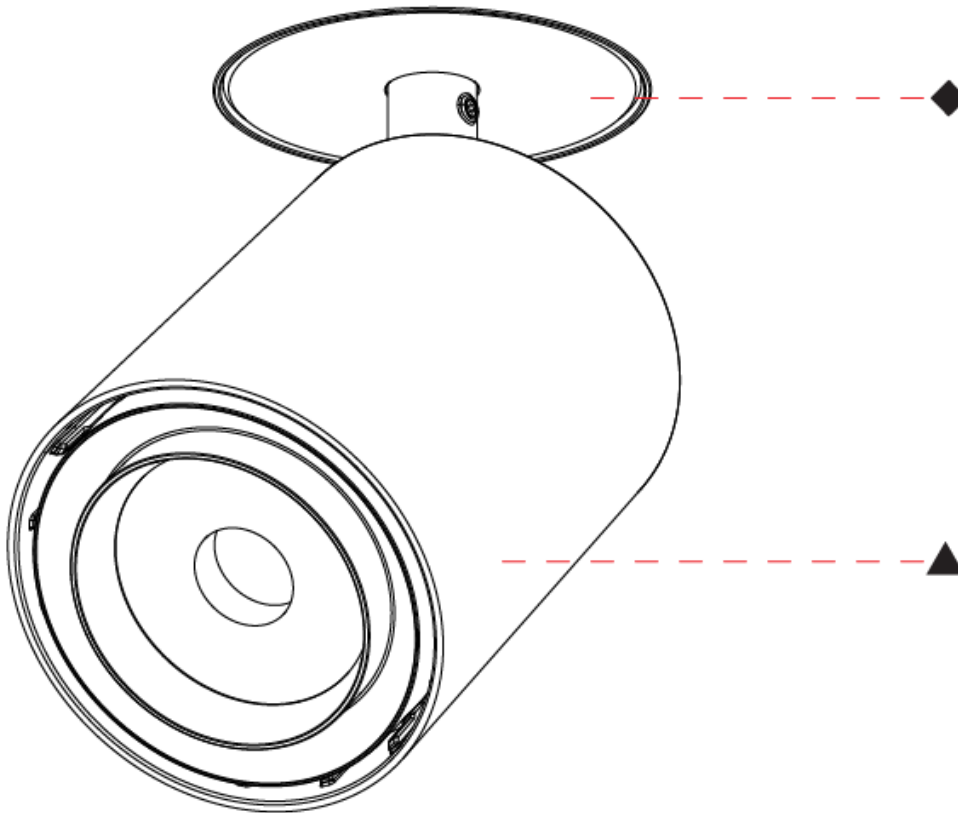

CENTRIQ IN FLEX SURFACE

A3D458-

PROJECT	_____
TYPE	_____
SPECIFIER	_____
QUANTITY	_____
DATE	_____

A