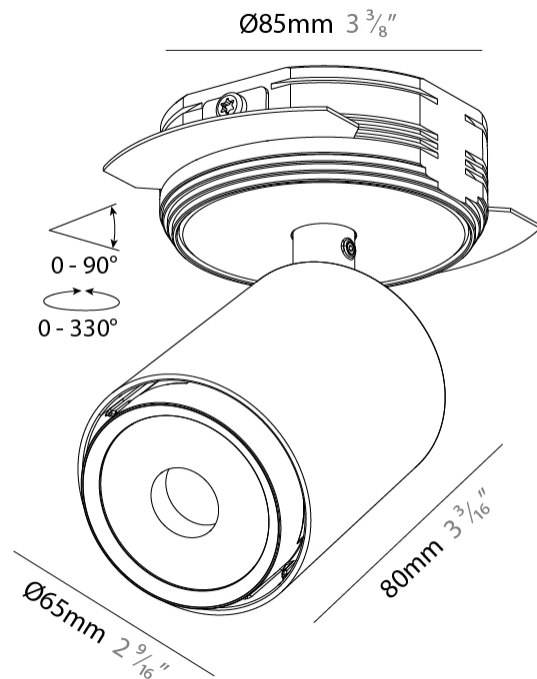

GENERAL

Series: Centriq
Subseries: Centriq In Flex
Partner: Prolicht
Division: Architectural
Installation: Surface
Product Type: Spots
Mounting Location: Ceiling
Light Distribution: Adjustable / Downlight

PHYSICAL

Shape: Cylinder
Diameter (mm): 65
Diameter (in): 2 ⁹/₁₆
Height (mm): 160
Height (in): 6 ⁵/₁₆
Ceiling Thickness (mm): 10 / 12.5 / 15 / 25
Ceiling Thickness (in): 3/8 or 1/2 or 9/16 or 1
Weight (kg): 1.9
Fixture Finish: SSR / BKV / CWI / CRY / HAB / UFT / ITA / RUA / FTG / MYG / LOD / PUS / FRO / FUP / KIA / POP / BLS / SPG / MEY / GOH / CHC / COM / ABZ / JAG / OBR / MOS / ROR
Fixture Material: Aluminum
Cut-out Measurements: Dia. 86mm / 3 3/8"

ELECTRICAL

Lamp Type: LED
Input Wattage (W): 8.2
Dimming: DALI Dimming / MATTER Dimming
Driver Included: No
Driver Location: Remote
Driver Type: Constant Current - Universal
Driver Class: Class 2
Input Voltage (V): 120

LED

Color Temperature (°K): 2700-6500 Tunable White
Max. Delivered Lumen (lm): Max 494
Nominal Lumen (lm): Max 664
CRI: >90 CRI
Efficiency (%): 60.4
Lamp Life (hrs): 50000

OPTICAL

Beam Angle: 14, 30, 44
Adjustability: Rotational 360°; Tilt 90° (±45°)

RATINGS AND CERTIFICATIONS

Certified By: Certified for North American Standards
IP rating: IP20