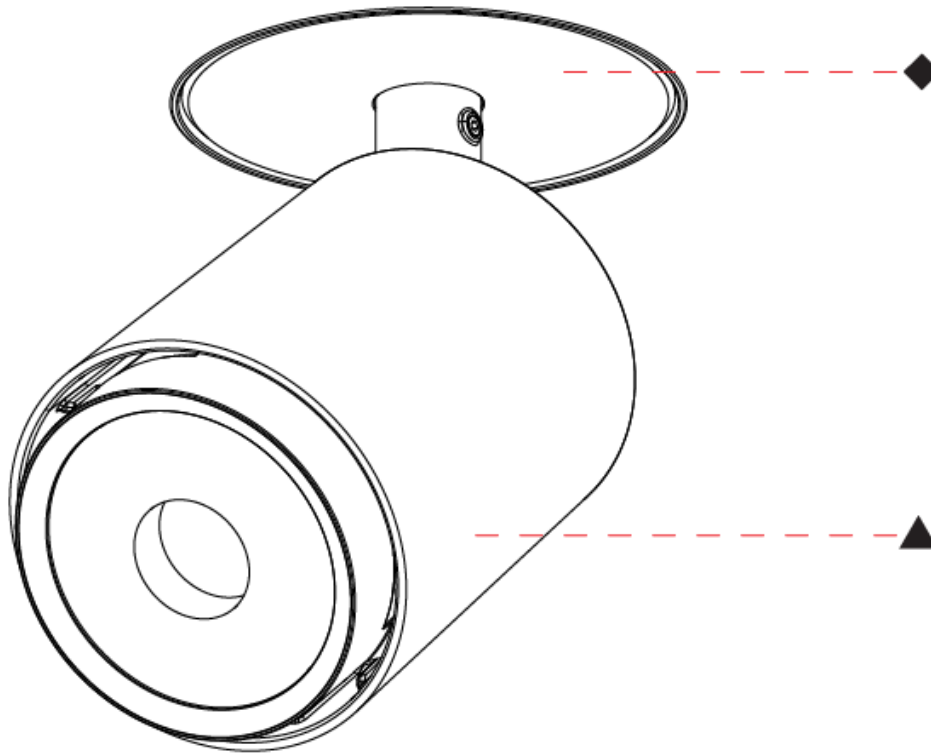

CENTRIQ IN FLEX SURFACE

A3D454-

PROJECT	_____
TYPE	_____
SPECIFIER	_____
QUANTITY	_____
DATE	_____

A